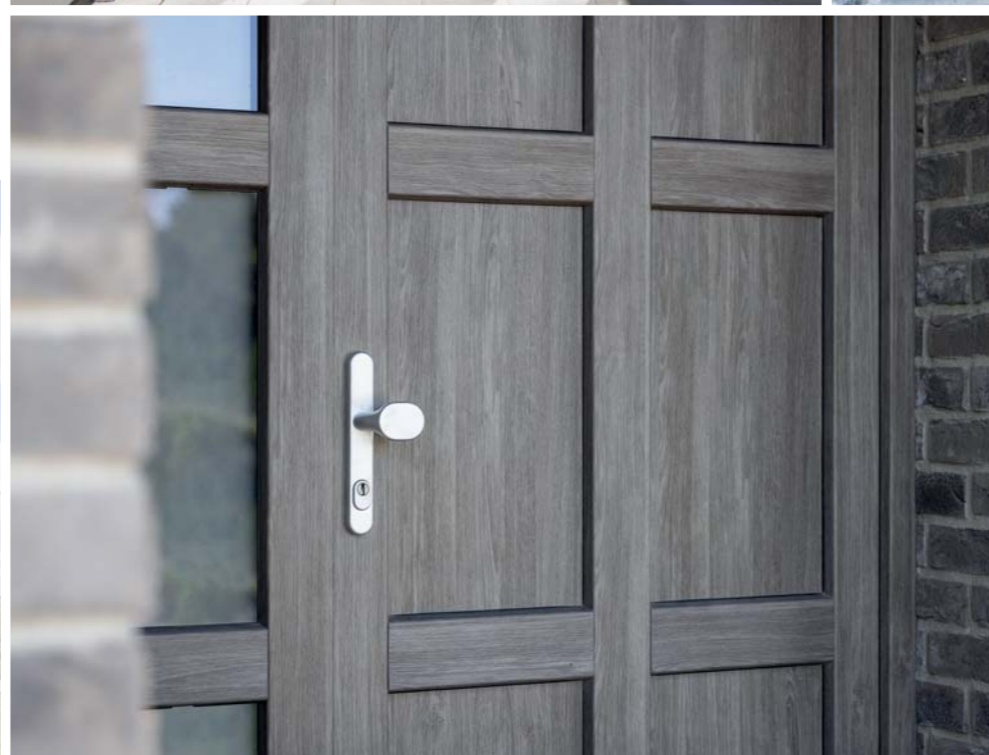

Technické informace

počet komor (rám/křídlo)	6/6
hloubka (rám/křídlo)	85/85 mm
výška (rám+křídlo)	119 mm
barevnost profilu	šedá/bílá/hnědá
počet těsnění	3
možnost osazení 3sklem	ano
tepelná izolace s izolačním 3sklem	U_w až $0,74 \text{ W/m}^2\text{K}$
zvuková izolace s izolačním 3sklem	R_w až 42 dB
bezpečnost	až RC2
vhodnost pro novostavby	■■■■■ ano
vhodnost pro rekonstrukce	■■■■■ ano
vhodnost pro nízkoenergetické a pasivní stavby	■■■■■ ano
atypické provedení (šikminy)	■■■■■ ano